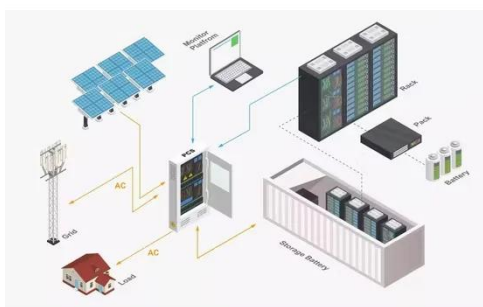

Communication Green Base Station Consequences

Overall, this study provides a clear approach to assess the environmental impact of the 5G base station and will promote the green development of mobile communication facilities.

Low-carbon upgrading to China's