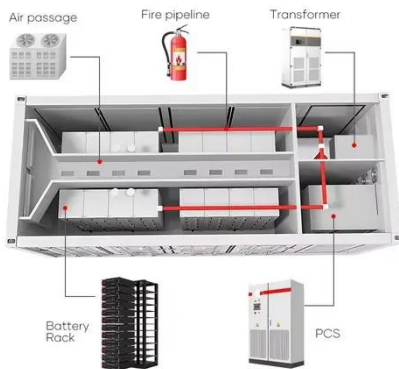

See property values. Shop mortgages.