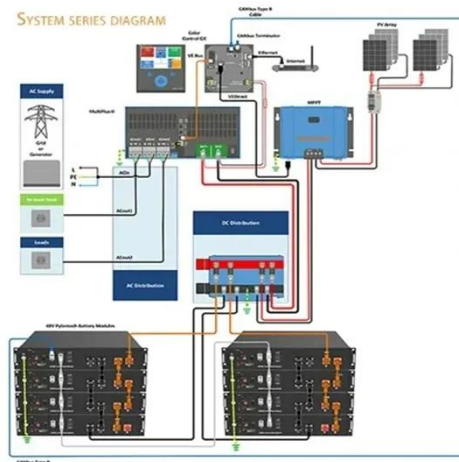

## Royu Circuit Breaker

Royu Circuit Breakers offer a range of safety breakers with various amperage ratings, from 15A to 100A, suitable for different electrical applications. These circuit breakers come in two types: Plug-In and ...