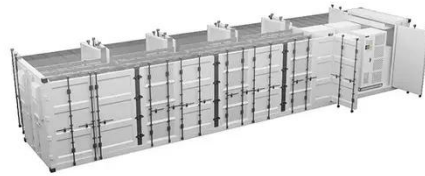

off the power. Dimension: L x W x H (14.3cm x 7cm x 5.4cm ...