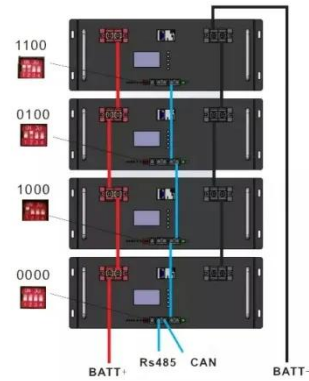

cabinet, Telecom outdoor cabinet

Cabinets and Enclosures designed for various industry applications complete with advanced climate units with flexible usage such as Telecom infrastructure, pole mounting, smart city environment etc..

Outdoor Telecom Cabinet , Outdoor Telecom Enclosures , Cube Cabinet

Charles Universal Broadband Enclosures (CUBE) are constructed to withstand the elements and provide superior protection for active electronics in all environments.

Microgrid System Outdoor Cabinet Type 20kw 40kwh 50kw 100kwh

Recommended purchase of 100kwh outdoor telecom cabinet Explore AZE's premium NEMA-rated and weatherproof enclosures designed for telecom, industrial electrical, and energy storage applications. ...