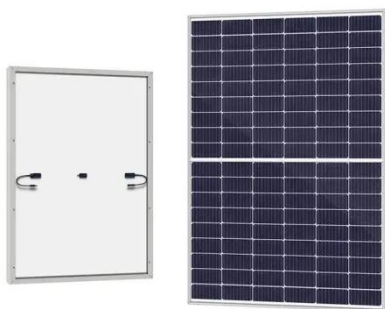

Seamless Use Cases of Outdoor Payment Terminals

The rising trends of contactless payment modes have paced the demand for outdoor payment terminals (OPTs) as effective payment platforms. These terminals are efficient, convenient, ...

Outdoor Payment Terminal Benefits for Retailers

Unlike traditional payment terminals designed for use indoors, outdoor payment terminals are specifically engineered to withstand harsh