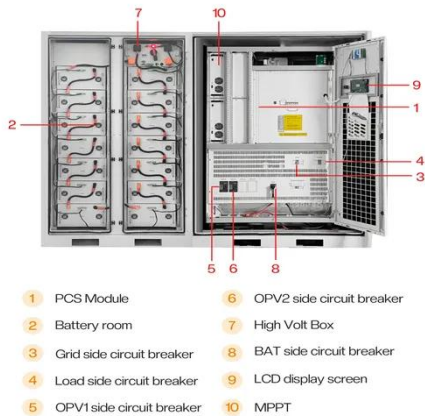

providing customized, fully integrated, vendor neutral outdoor network equipment ...

Future-Ready Outdoor Cabinets for 5G and Beyond

Discover how outdoor communication cabinets enable 5G with advanced cooling, modular designs, and eco-friendly materials for future-ready telecom networks.