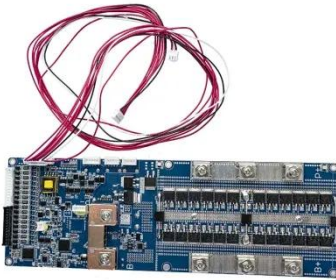

communication, making it a reliable and scalable ...