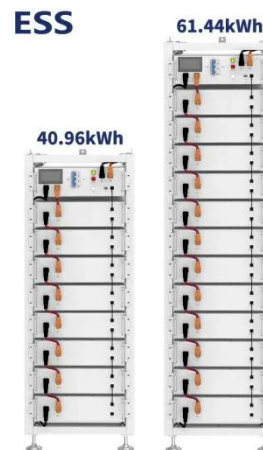

Huawei Releases Top 10 Trends of Smart PV & ESS 2026

SHENZHEN, China, Jan. 13, 2026 /PRNewswire/ -- Huawei Digital Power held the Top 10 Trends of Smart PV & ESS Launch 2026, themed "All-Scenario Grid-Forming, Unleashing AI, and Forging ...

Smart ESS All-In-One Cabinet