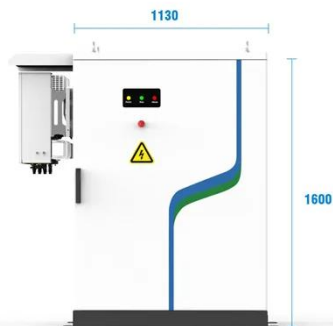

-   
PV / DG  
Application
-   
APP Intelligent  
Control
-   
Multi-Unit Parallel  
Expansion
-   
98.8% Max.  
Efficiency