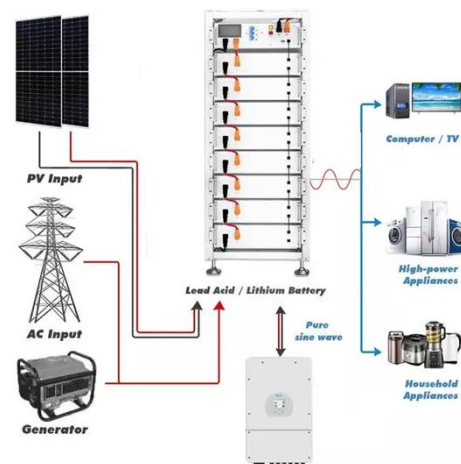

Hybrid E5 Inverter - Delta Support

This is the only mode that the battery will charge from the grid. During a power outage occurring the inverter will automatically change to standalone mode. At this time, the grid side is disconnected by ...