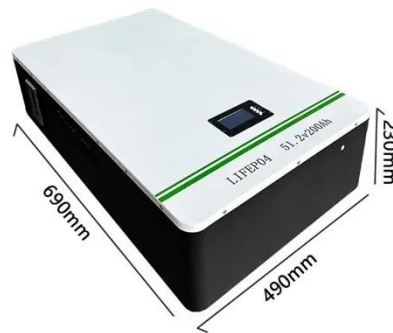

Container Energy Storage Price Trends: What You Need to Know in ...

The price trend of container energy storage products has become the industry's hottest topic, with prices plummeting faster than a SpaceX rocket stage. Let's unpack what's driving these ...