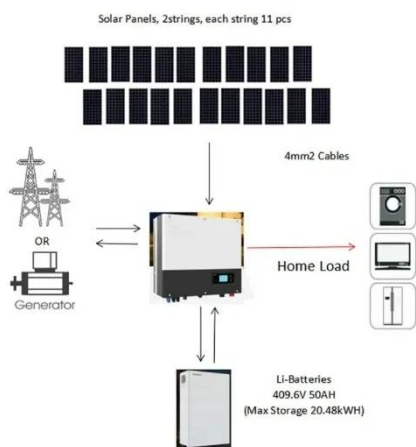

Trusted Solar Panel Installers , High Quality Solar PV Systems with SABS approval , Load Shedding Solutions , Get a Quote from a trusted Solar Energy Installer in Bloemfontein.