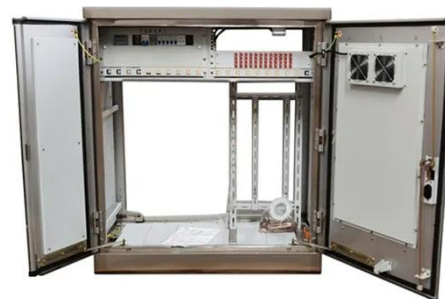

Homeowner's Guide to Solar , Department of Energy

When it comes to installing solar, our resources can help you determine the best options.