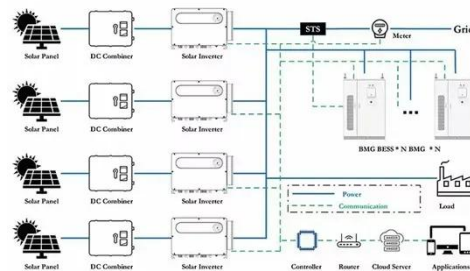

Solis Inverter Alarm Codes (Complete List)

In this article, we will provide a comprehensive explanation for all messages generated by Solis inverters, ranging from operating messages to alarm messages. We'll not only decipher what ...

How to fix 01 fault code in inverter

How to fix 01 fault code in inverter , Inverter 01 error , 01 How To Fix 01 Error In Any Inverter more

Keystone Alpine 3912 DS Solar Inverter E01 Error Guide

The E01 error on the solar inverter typically indicates a communication or sensor fault. Start by resetting the inverter and checking all wiring connections for corrosion or looseness.