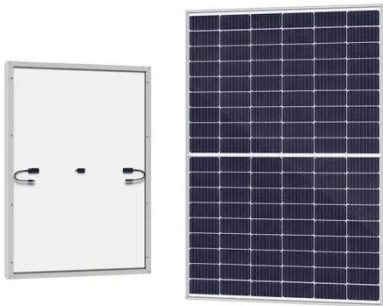

information to perform system installation, commissioning, and maintenance. This booklet describes the system's ...