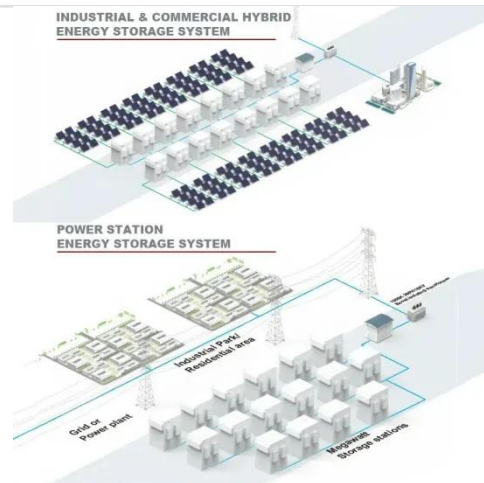

Outdoor Integrated Energy Storage Cabinet

Outdoor Integrated Energy Storage Cabinet Outdoor Integrated Energy Storage Cabinet Place Of Origin: Foshan, Guangdong Province, China BrandName: Tanfon Solar MOQ: 1 set, Accpet OEM ...