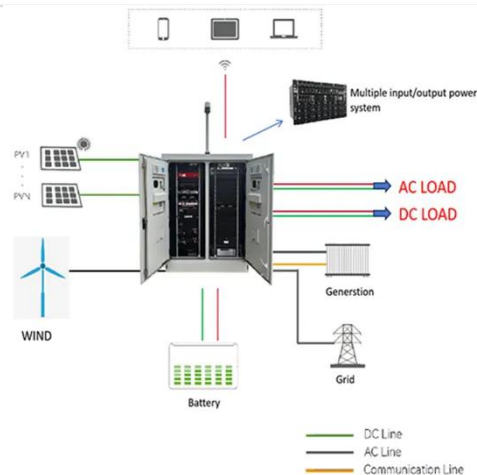

50000 Watt DC Solar Inverters

These inverters can handle a range of power sources from 50,000 watts to 59,999 watts. Compare these 50kW commercial solar inverters from ABB, Fronius, SMA, SolarEdge, SatCon, Solectria, Schneider ...