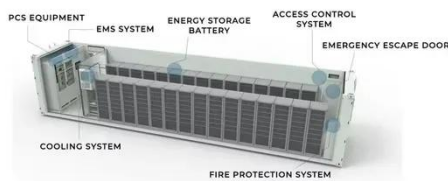

Best Solar Generators With 50 Amp Plug for Home and Outdoor ...

These units provide reliable energy solutions for RVs, home backup, emergencies, and outdoor adventures. Below is a summary of five carefully selected products that combine solar power ...