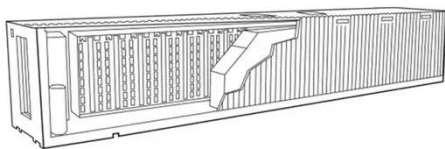

50kW capacity, combined with the innovative free-standing design of the CORE1 ...

SMA Sunny Tripower Core-1 STP50-US-41 50kW Inverter

The Sunny Tripower CORE1 is the world's first free-standing PV inverter for ...

50000 Watt DC Solar Inverters

These inverters can handle a range of power sources from 50,000 watts to 59,999 watts. Compare these 50kW commercial solar inverters from ABB, Fronius, SMA, SolarEdge, SatCon, Solectria, Schneider ...

Contact Us

For catalog requests, pricing, or partnerships, please visit:
<https://kreatywny-dom.pl>