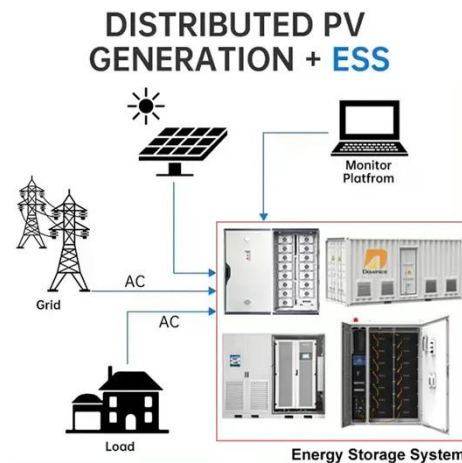

18u 24u 27u Waterproof Outdoor Telecom Cabinet Solar Battery ...

18u 24u 27u Waterproof Outdoor Telecom Cabinet Solar Battery Enclosure with Power Supply System AZE's Outdoor Telecommunication Cabinet with Air Conditioner is mainly used for ...