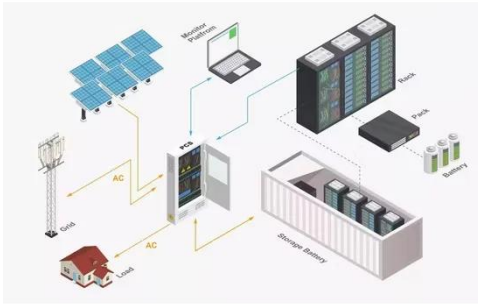

overcome energy poverty.