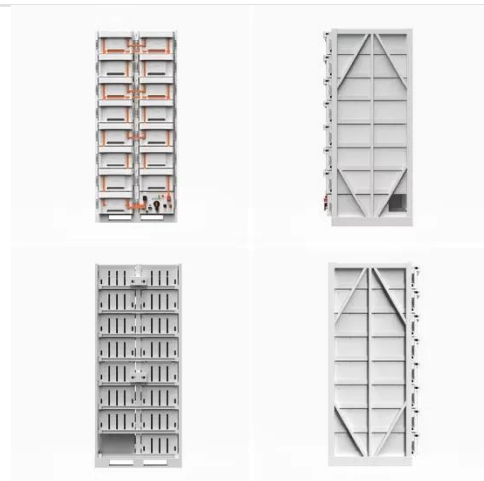

## Overview

---

In this guide, we'll break down specifications and dimensions of photovoltaic panel bases, analyze industry trends, and show how proper selection impacts ROI. Whether you're an installer, Choosing the right photovoltaic panel base ensures long-term stability. Choosing the right photovoltaic panel base ensures long-term stability and energy efficiency for solar projects. Whether you're a solar installer, engineer, or project developer, this guide breaks down technical requirements, material choices, and ind Understanding the. The PHP Solar Panel Support System is designed to support a wide variety of solar panels. The system can be used for virtually any type of roof from flat roofs to roofs sloped up to 2 in 12. Seismic and High Wind applications are available for all. FIG. 1 is an upper perspective view of a ground mounted support base according to an aspect of the disclosure. Solar Cells: So fundamental power conversion unit of a PV generator system.

## Specifications of photovoltaic panel support base

---

### Photovoltaic panel support base prefabrication specifications

Solar Panel Mounting Structures: The Unsung Pillars of Solar Energy. Solar panel mounting structures serve as the foundational pillars that support and stabilize solar energy systems.

## Specifications and models photovoltaic panel support base

In the photovoltaic (PV) solar power plant projects, PV solar panel (SP) support structure is one of the main elements and limited numerical studies exist on PVSP ground mounting steel frames to