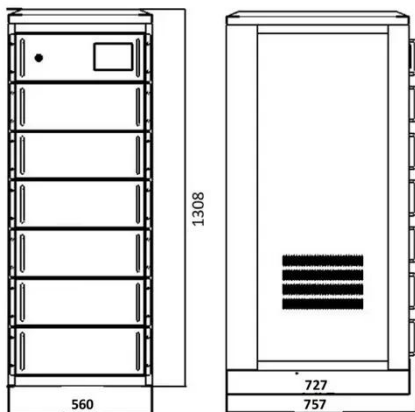

Tanzania smart pv-ess integrated cabinet

The ESS-GRID Cabinet series are outdoor battery cabinets for small-scale commercial and industrial energy storage, with four different capacity options based on different cell compositions, 200kWh, ...