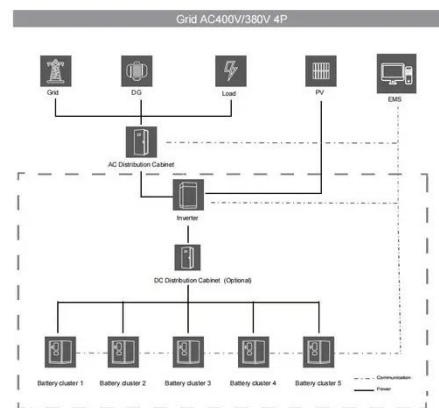

Suriname solar batteries and inverters

Take control of your home's energy with this 6kW SolaX hybrid inverter. It allows you to combine solar power generation with battery storage, enabling a more sustainable and cost-effective approach to ...