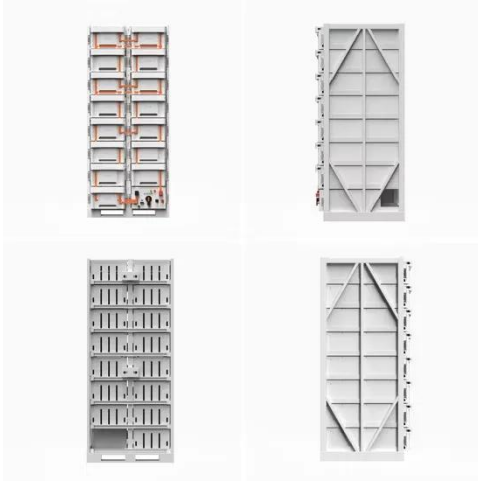

KREATYWNY ENERGY POLSKA

Thailand Communication Power Supply Rack 200kWh

Thailand Communication Power Supply Rack 200kWh

LUNA2000-97/129/161/200KWH Specs , HUAWEI ...

Learn more about the detailed model, parameter configuration, compatibility, environment, and product description of the LUNA2000-97/129/161/200KWH.

AC DC Rack Mount Power Supplies & Hot Swap , TDK-Lambda ...

TDK-Lambda is a global supplier of rack mount and hot swap AC-DC power supplies in a broad range of power levels to fit many applications.

Modulon , DPH Series 25-75/150/200

kW Modular Uninterruptible Power

With its modular structure, the true on-line, double conversion, three-phase Modulon DPH Series UPS system offers a scalable architecture for optimal power designs. It provides 25kW to 200kW of ...