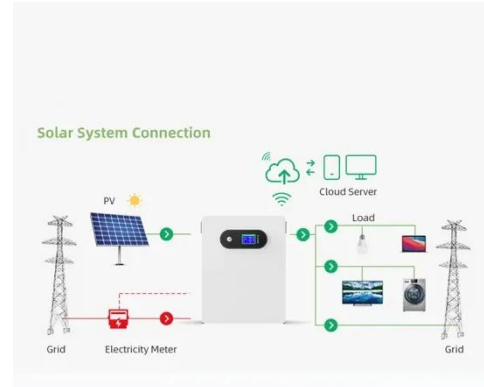

WSJTT Temperature Controlled Tea Cabinet Tea Bar Water

Temperature Controlled Tea Cabinet Tea Bar Water Dispenser Multifunctional Full Automatic Remote Smart Two Door Tea Table with Stainless Steel Kettle and High Borosilicate Glass Jug