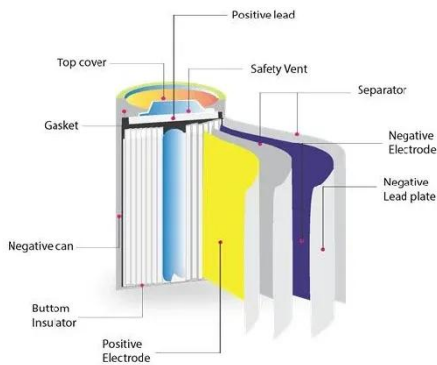

Temperature Controlled Tea Cabinet Tea Bar Water Dispenser Multifunctional Full Automatic Remote Smart Two Door Tea Table with Stainless Steel Kettle and High Borosilicate Glass Jug

Super Fast Electronic Refrigeration Tea Bar Machine Water Dispenser

Super Fast Electronic Refrigeration Tea Bar Machine Water Dispenser with Storage Cabinet US$49.00 100-299 Pieces

Tea Bar Machine WL-T82

Compact and space-saving, the tea bar machine fits perfectly in kitchens, office break rooms, or tea counters. Its modern design blends seamlessly with any décor, while the easy-to-use interface ...

☒ IP65/IP55 OUTDOOR CABINET

☒ ALUMINUM

☒ OUTDOOR ENERGY STORAGE CABINET

☒ OUTDOOR MODULE CABINET

Coffee Bar Cabinet Movable Coffee Bar Table with

This farmhouse coffee bar cabinet is made of high-quality materials with multi-tiered storage for coffee tools, tableware, and small appliances. It