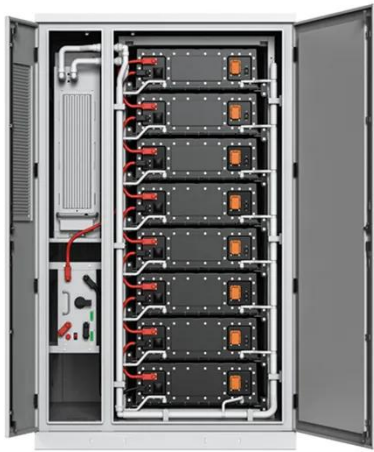

dehumidification design, all ensure the safety of the energy storage ...

Stadiums and Arenas peak shaving white paper

Stadiums and arena owners and operators should work with a company that provides turnkey energy storage systems and engineering support, through the design, installation, commissioning and ...

Energy storage for stadiums and arenas

Eaton xStorage Buildings energy storage systems can bring many operational and financial benefits to owners and operators of stadiums and arenas. Eaton would be delighted to carry out an initial ...

Design of electrical installations for stadiums, multifunctional sports

Design solutions for in-house transformer substations and 20kV cable