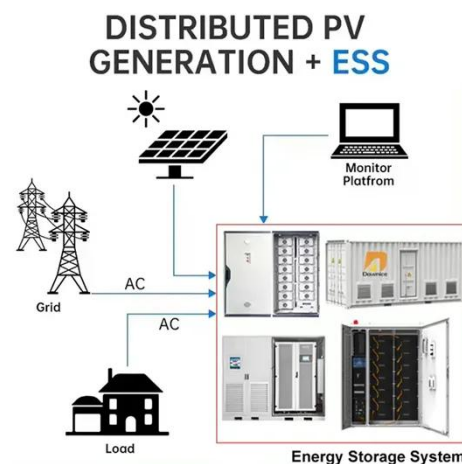

Mission Critical Outdoor Telecom Cabinets , nVent SCHROFF

These cabinets are constructed using high-quality materials and fortified with secure locking mechanisms, tamper-evident seals, and intrusion detection systems to deter unauthorized entry.