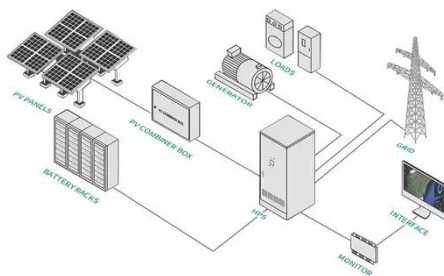

...

IP66 Enclosures

Our IP66 enclosures offer the highest protection against particles and a high level of protection against water. Following strict IP66 standard protection rating rules, these enclosures stringently adhere to ...

WALL MOUNT CABINETS IP 66

Manufacturer & Supplier in ...

The Easycab range of wall mount cabinet IP66 designed for external telecommunication purpose. The smart design and professional engineering provides easy installation and maintenance.