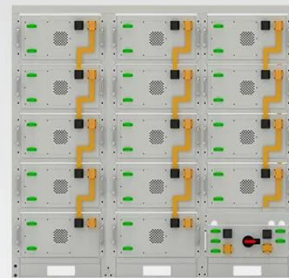

KREATYWNY ENERGY POLSKA

West Africa LTE emergency solar container communication station solar power generation system

Overview

The communication base station installs solar panels outdoors, and adds MPPT solar controllers and other equipment in the computer room. The power generated by solar energy is used by the DC load of the base station computer room, and the insufficient power is. China Tower is a world-leading tower provider that builds, maintains, and operates site support infrastructure such as telecommunication towers, high-speed rail, subway systems, and large indoor distributed systems. As of June 2019, China Tower boasted a combined 1. Siemens Solar is excited to announce the launch of a groundbreaking solar-powered telecommunications initiative in Africa, unveiled on Ap. This ambitious project aims to deploy over 1,000 solar-powered telecom stations across the continent by 2028, providing reliable, sustainable energy. Work on a solar energy and battery storage project in Senegal, touted to be the biggest in West Africa once it goes live, is set to begin next month after an EPC (Engineering, Procurement and Construction) contract for its development was recently signed.

West Africa LTE emergency solar container communication station s

Nigeria: Solar energy to provide electricity at container terminal

The project involves installing a 1,092kWp solar-only system in two phases at the West Africa Container Terminal (WACT) in Nigeria.

Niamey LTE emergency solar container communication station ...

Summary: The recent connection of Niamey's advanced energy storage system to the national grid marks a turning point for renewable energy integration in West Africa. This article explores how large ...