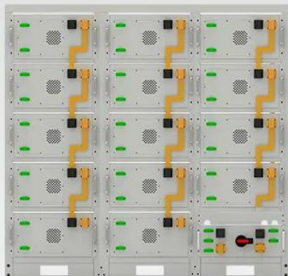

attractive and super simple.

Battery String-S224

- 1C Charge/Discharge
- Easy configuration and maintenance
- Power supply can be single battery string or parallel battery strings

Energy Storage Cabinets: Key Components, Types, and Future ...

Energy storage cabinets help in balancing energy supply, improving grid stability, and offering backup power during outages. They are crucial in managing energy from renewable sources, ...

Energy Storage Enclosures/Cabinets , Modular Design to Meet ...

Our battery storage cabinets are constructed with a modular design, providing optimal flexibility for businesses across various sectors. Our power storage cabinets also adhere to safety and quality ...