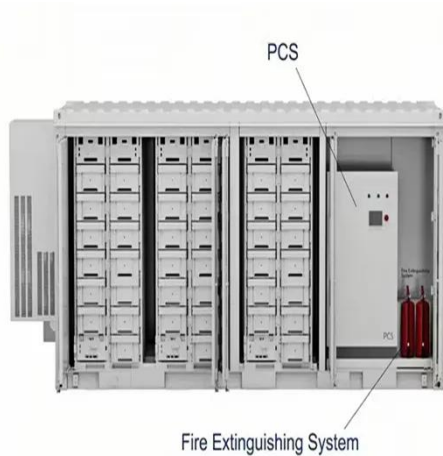

power station. It has the capability to run for more than seven days continuously before it needs ...

Zhenghao solar power generation

Solar energy - Electricity Generation: Solar radiation may be converted directly into solar power (electricity) by solar cells, or photovoltaic cells. In such cells, a small electric