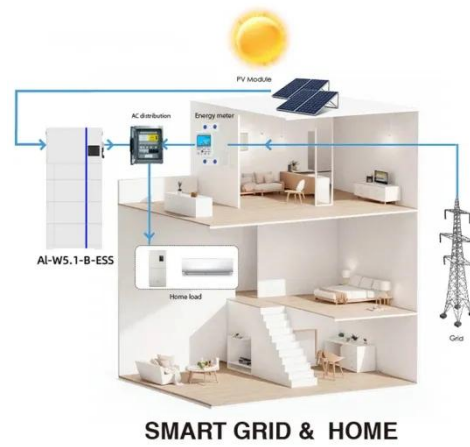

requirements, and installation specs for 2025.

Contact Us

For catalog requests, pricing, or partnerships, please visit:
<https://kreatywny-dom.pl>