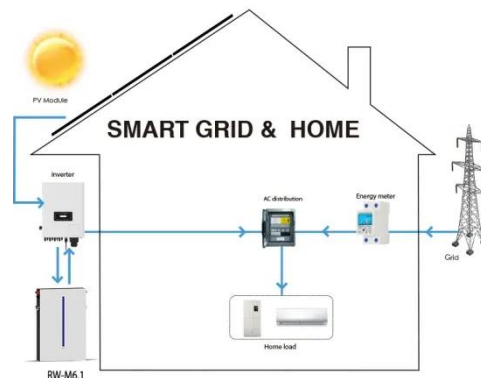

Solar Panel Size & Dimensions Guide 2025 , Complete Specs

In this comprehensive guide, you'll learn everything you need to know about solar panel sizing, from standard dimensions to weight considerations, helping you determine the perfect solar ...