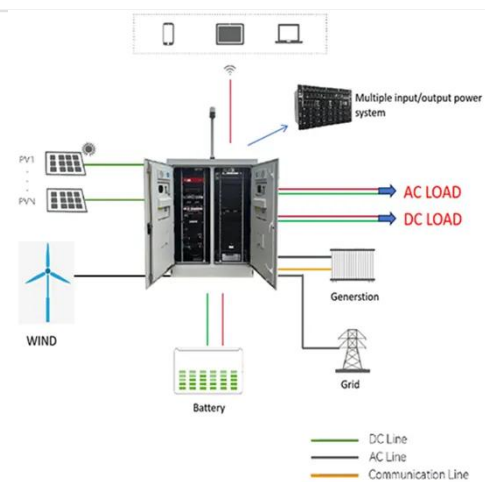

Accessories , Trainers, T-Shirts

Shop for the latest footwear & clothing from a wide range of top brands, online now at Size?