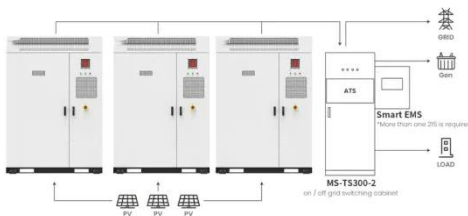

Application scenarios of energy storage battery products