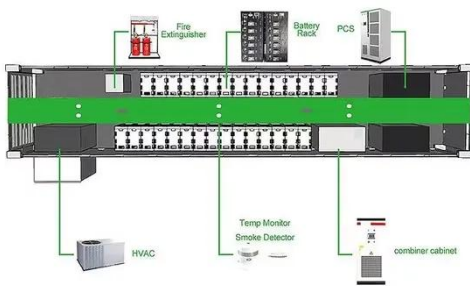

Photo: Wikimedia, Public domain.
Wabash is a city in Noble Township, Wabash County, in the U.S. state of Indiana. The population was 10,666 at the 2010 census. The city is situated along the ...