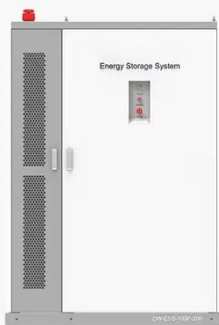

◆ PRODUCT INFORMATION ◆

- BATTERY CAPACITY
  50kWh-500kWh
- DC VOLTAGE RANGE
  400V-1000V
- DEGREE OF PROTECTION
  IP54
- OPERATING TEMPERATURE RANGE
  -10-50°C

BESS (Battery Energy Storage Systems)

Huijue, a leading BESS manufacturer, offers top-performing lithium battery-powered storage solutions. Ideal for grids, commercial, and industrial applications, our systems seamlessly integrate and optimize renewable ...

Domestic Branch_CONTACT