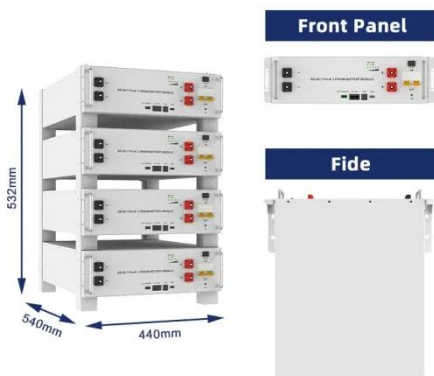

ESTEL Smart Microgrid-Integrated Telecom Cabinet Energy Storage System

Image Source: unsplash Integration with Telecom Cabinet Energy Storage The ESTEL Smart Microgrid System seamlessly integrates with telecom cabinet energy storage, creating a ...