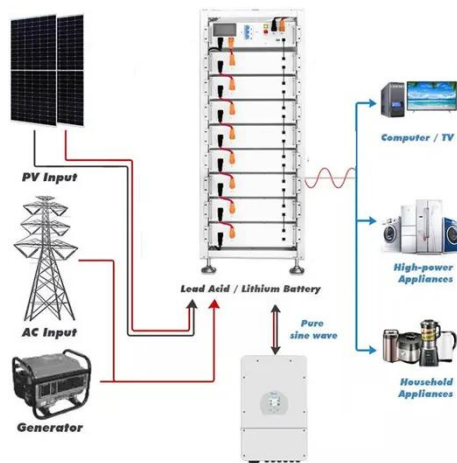

1500W Power Inverter for sale , eBay

Get the best deals for 1500W Power Inverter at eBay . We have a great online selection at the lowest prices with Fast & Free shipping on many items!

Buy Wholesale China 1500w 12v