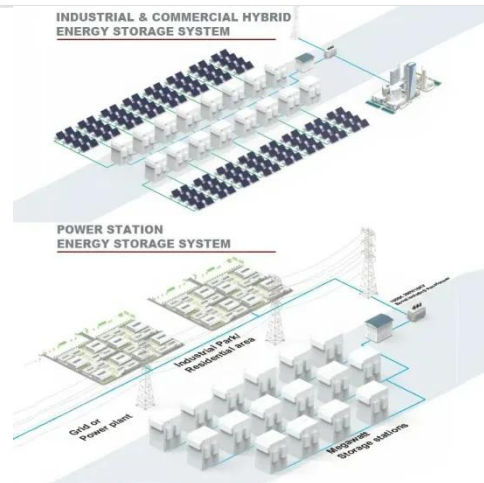

Best wholesale 1600 amp switchgear wholesaler

Also the items have already been certified by mutiple safety certification. We'll offer our Best wholesale 1600 amp switchgear wholesaler priducts in top-quality and most favourable value.