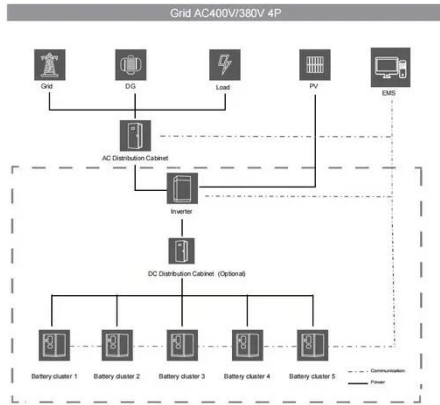

Wholesale price of 20mwh off-grid bess cabinet